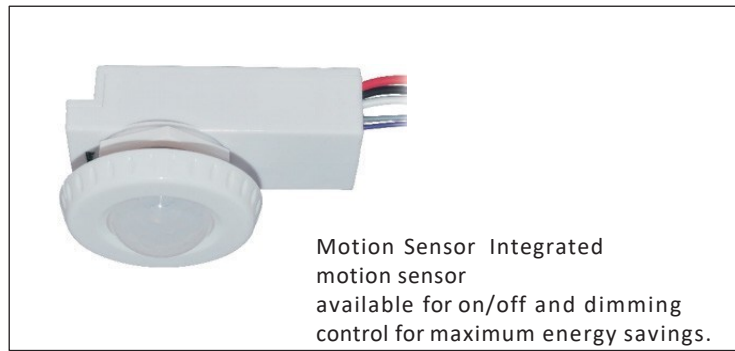

Applications:

Suitable for commercial, retail and institutional applications including gymnasiums, factories and warehouses.

Features

- Optional 90 or 120 degrees lens for different light range and intensity level.
- Hook(default included) or Conduit pendant way for different applications.
- 1-10V dimming standard for a dimming range of 100% to 10%.
- Optional motion sensor can be offered for maximizing energy savings.
- Optional emergency function for emergency needs.
- Superior colour rendition index compared to HPS.
- Operating temperature is -40°C to 55°C (-40°F to 131°F).
- Resistant to shock and vibration.
- UL/cUL wet location and DLC qualified(Not included 100W).

DIMENSION

unit: inch/mm

Weight 135W: 10.39 lbs
175W: 10.86 lbs
200W: 10.87 lbs

Weight 135W: 15.16 lbs
175W: 15.73 lbs
200W: 15.84 lbs

ACCESSORIES

PHOTOMETRICS

90 Degrees Lens

120 Degrees Lens