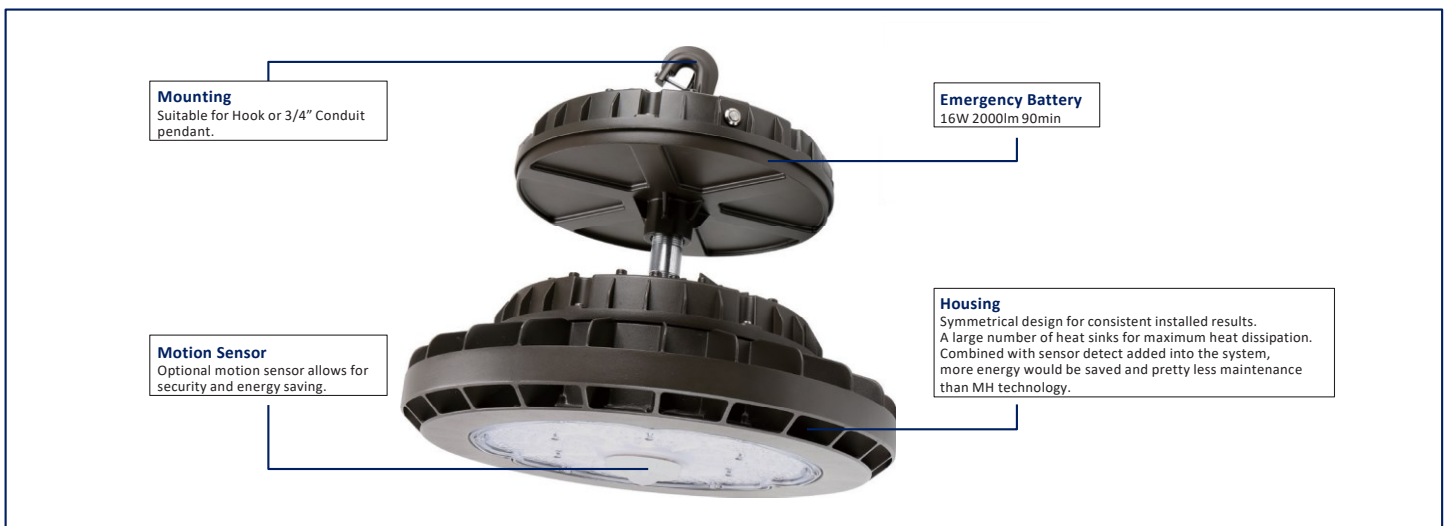

Applications:

Suitable for commercial, retail and institutional applications including gymnasiums, factories and warehouses.

Features

- Optional 90 or 120 degrees lens for different light range and intensity level.
- Hook(default included) or Conduit pendant way for different applications.
- 1-10V dimming standard for a dimming range of 100% to 10%.
- Optional motion sensor can be offered for maximizing energy savings.
- Optional emergency function for emergency needs.
- Superior colour rendition index compared to HPS.
- Operating temperature is -40°C to 55°C (-40°F to 131°F).
- Resistant to shock and vibration.
- UL/cUL wet location and DLC qualified(Not included 100W).

DIMENSION

unit: inch/mm

Weight 135W: 10.39 lbs
175W: 10.86 lbs
200W: 10.87 lbs

Weight 135W: 15.16 lbs
175W: 15.73 lbs
200W: 15.84 lbs

ACCESSORIES

PHOTOMETRICS

90 Degrees Lens

120 Degrees Lens