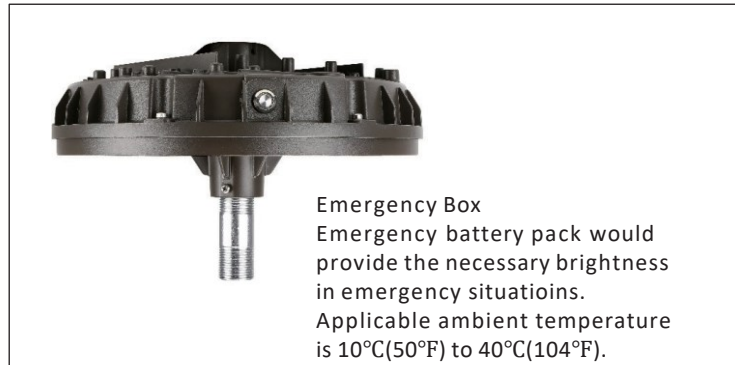

DIMENSION

unit: inch/mm

Weight 135W: 10.39 lbs
175W: 10.86 lbs
200W: 10.87 lbs

Weight 135W: 15.16 lbs
175W: 15.73 lbs
200W: 15.84 lbs

ACCESSORIES

PHOTOMETRICS

90 Degrees Lens

120 Degrees Lens