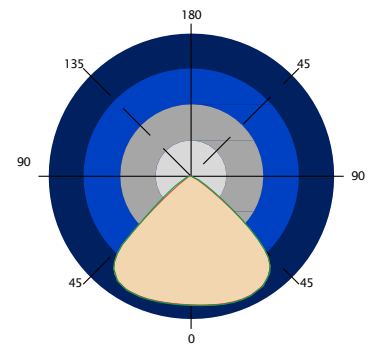

DIMENSION

unit: inch/mm

Weight 135W: 10.39 lbs
175W: 10.86 lbs
200W: 10.87 lbs

Weight 135W: 15.16 lbs
175W: 15.73 lbs
200W: 15.84 lbs

ACCESSORIES

PHOTOMETRICS

90 Degrees Lens

120 Degrees Lens