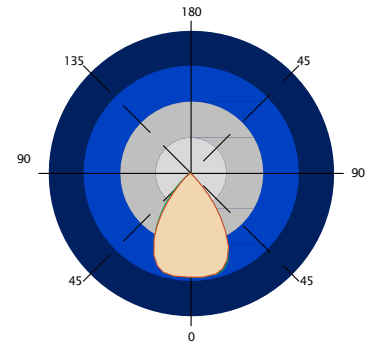

DIMENSION

unit: inch/mm

Weight 135W: 10.39 lbs
175W: 10.86 lbs
200W: 10.87 lbs

Weight 135W: 15.16 lbs
175W: 15.73 lbs
200W: 15.84 lbs

ACCESSORIES

PHOTOMETRICS

90 Degrees Lens

120 Degrees Lens