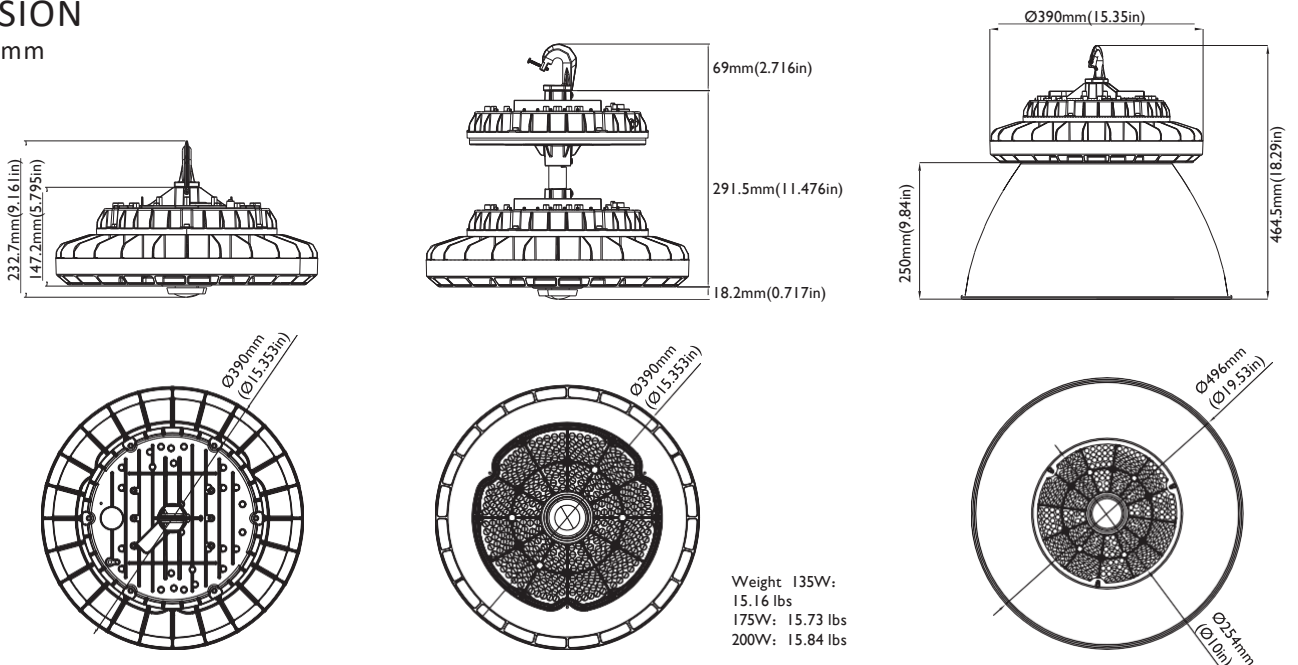

Applications:

Suitable for commercial, retail and institutional applications including gymnasiums, factories and warehouses.

Features

- Optional 90 or 120 degrees lens for different light range and intensity level.
- Hook(default included) or Conduit pendant way for different applications.
- 1-10V dimming standard for a dimming range of 100% to 10%.
- Optional motion sensor can be offered for maximizing energy savings.
- Optional emergency function for emergency needs.
- Superior colour rendition index compared to HPS.
- Operating temperature is -40°C to 55°C (-40°F to 131°F).
- Resistant to shock and vibration.
- UL/cUL wet location and DLC qualified(Not included 100W).

PERFORMANCE DATA

SYSTEM WATTS	VOLTAGE	4000K(70CRI)		5000K(70CRI)	
		LUMENS	LPW	LUMENS	LPW
100W	120-277VAC	14000lm	140lm/W	14000lm	140lm/W
135W	120-277VAC/347-480V	19400lm	144lm/W	19400lm	144lm/W
175W	120-277VAC	25600lm	146lm/W	25600lm	146lm/W
175W	347-480VAC	25000lm	143lm/W	25000lm	143lm/W
200W	120-277VAC	29800lm	149lm/W	29800lm	149lm/W
200W	347-480VAC	30000lm	150lm/W	30000lm	150lm/W

DIMENSION

unit: inch/mm

Weight 135W: 10.39 lbs
175W: 10.86 lbs
200W: 10.87 lbs

Weight 135W: 15.16 lbs
175W: 15.73 lbs
200W: 15.84 lbs

ACCESSORIES

PHOTOMETRICS

90 Degrees Lens

120 Degrees Lens