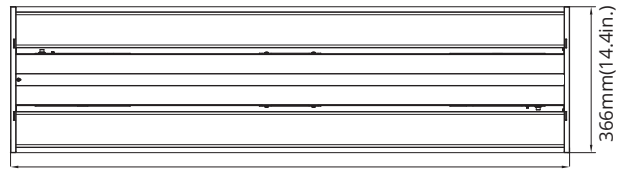

DIMENSION

unit: inch/mm

90W/130W

Weight
90W: 5.842 lbs
130W: 7.319 lbs

44.4mm(1.75in.)

L130W/L180W

Weight
L130W: 13.91 lbs
L180W: 14.76 lbs

73mm(2.87in.)