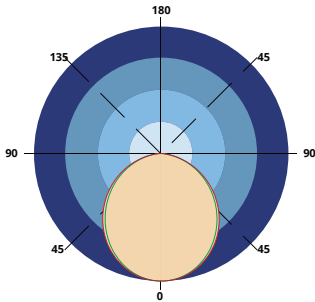

DIMENSION

unit: inch/mm

90W/130W

Weight
90W: 5.842 lbs
130W: 7.319 lbs

44.4mm(1.75in.)

L130W/L180W

Weight
L130W: 13.91 lbs
L180W: 14.76 lbs

73mm(2.87in.)

180W/210W

Weight
180W: 9.193 lbs
210W: 9.259 lbs

44.4mm(1.75in.)

270W/300W/370W

Weight
270W: 22.46 lbs
300W: 22.49 lbs
370W: 22.50 lbs

73mm(2.87in.)

PHOTOMETRICS

General