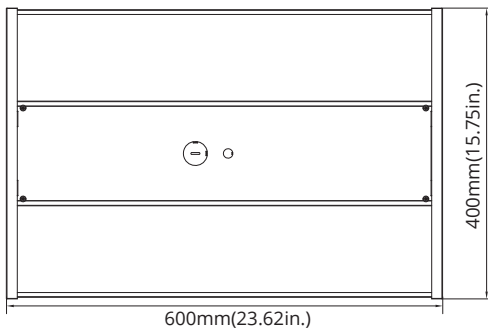

DIMENSION

unit: inch/mm

90W/130W

Weight
90W: 5.842 lbs
130W: 7.319 lbs

44.4mm(1.75in.)

L130W/L180W

Weight
L130W: 13.91 lbs
L180W: 14.76 lbs

73mm(2.87in.)

180W/210W

Weight
180W: 9.193 lbs
210W: 9.259 lbs

44.4mm(1.75in.)

270W/300W/370W

Weight
270W: 22.46 lbs
300W: 22.49 lbs
370W: 22.50 lbs

73mm(2.87in.)

PHOTOMETRICS

General