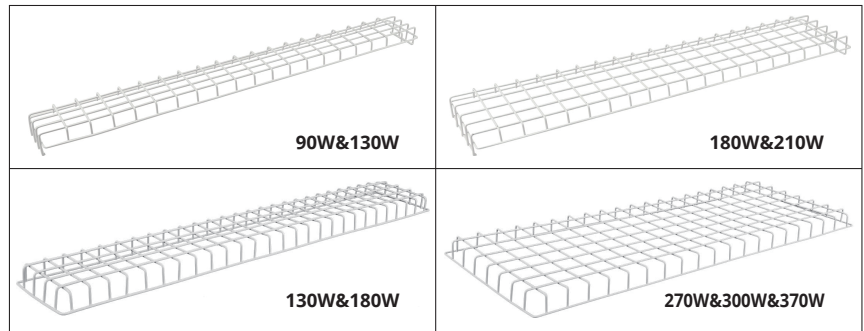

ACCESSORY

Every fixture can be fitted with wire guard to avoid luminous surface being damaged.

ORDERING GUIDE

Example: MLH04130W27V50KCD

Fixture Type	Wattage	Voltage	CCT	Lens	Sensor (Option)	Backup Battery(Option)	Internal Code
☐	☐	☐	☐	☐	☐	☐	☐
MLH04 Linear high bay series	90 90W 130 130W 180 180W 210 210W L130 130W L180 180W 270 270W 300 300W 370 370W	27V 120-277V 48V 347-480V	40K 4000K 50K 5000K	CD Clear Diffuser PD Prismatic Diffuser FD Frosted Diffuser	M Motion Sensor Blank Without Sensor	B Emergency Battery Blank Without Emergency Battery	Blank Alphanumeric

Note: 1. Emergency battery is not optional while the voltage is 347-480V.

2. 130W unable to configure emergency battery owing to limited internal space.