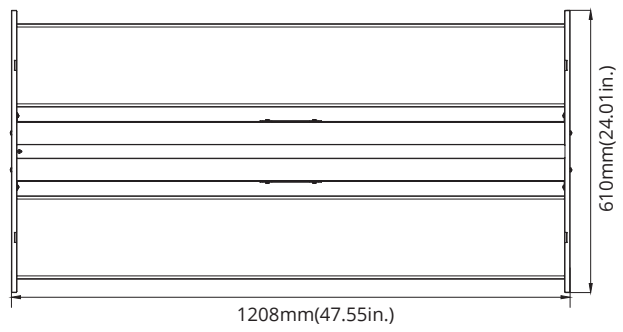

DIMENSION

unit: inch/mm

90W/130W

Weight
90W: 5.842 lbs
130W: 7.319 lbs

44.4mm(1.75in.)

L130W/L180W

Weight
L130W: 13.91 lbs
L180W: 14.76 lbs

73mm(2.87in.)

180W/210W

Weight
180W: 9.193 lbs
210W: 9.259 lbs

44.4mm(1.75in.)

270W/300W/370W

Weight
270W: 22.46 lbs
300W: 22.49 lbs
370W: 22.50 lbs

73mm(2.87in.)

PHOTOMETRICS

General