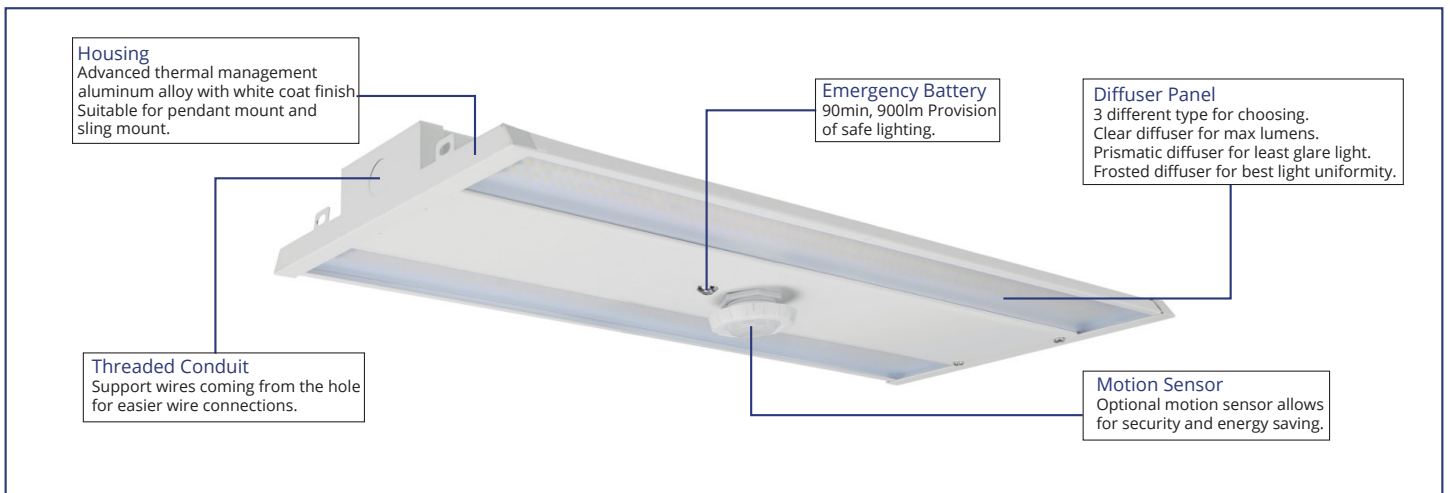

Applications:

Suitable for commercial, retail and institutional applications including gymnasiums, factories and warehouses.

Features

- Visual comfortable light comes from a simple contour.
- Best choice for replacing fluorescent lamps with high efficacy.
- Voltage is 120-277V & 347-480V.
- Optional prismatic diffuser reduces glare light toughly.
- Optional frosted diffuser delivers best light uniformity.
- Motion Sensor optional and supports Emergency Battery.
- Standard 1-10V dimming.
- Steel wire rope(default included), pendant or surface mounting available.
- Projected life span of 50,000 hrs.
- Operating temperature is -40° C to 55° C (-40° F to 131° F).

90W&130W

180W&210W

L130W&L180W

270W&300W&370W

DIFFUSER OPTIONS

Clear Diffuser (High efficacy)

Prismatic Diffuser (Low glare)

Frosted Diffuser (Soft light)