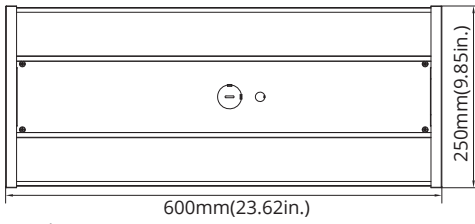

DIMENSION

unit: inch/mm

90W/130W

Weight
90W: 5.842 lbs
130W: 7.319 lbs

44.4mm(1.75in.)

L130W/L180W

Weight
L130W: 13.91 lbs
L180W: 14.76 lbs

73mm(2.87in.)

180W/210W

Weight
180W: 9.193 lbs
210W: 9.259 lbs

44.4mm(1.75in.)

270W/300W/370W

Weight
270W: 22.46 lbs
300W: 22.49 lbs
370W: 22.50 lbs

73mm(2.87in.)

PHOTOMETRICS

General